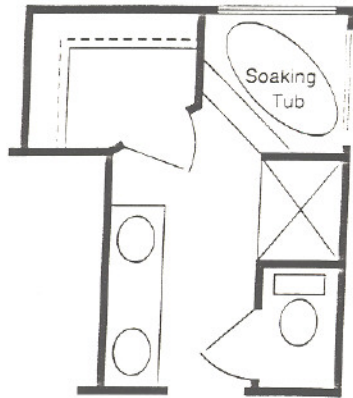

ELEVATION

173,250

ELEVATION

EXHIBIT PX(7)

FUNK

ASTOR

— approximate total living space 1,950 feet

Opt. A (Deluxe Bath)