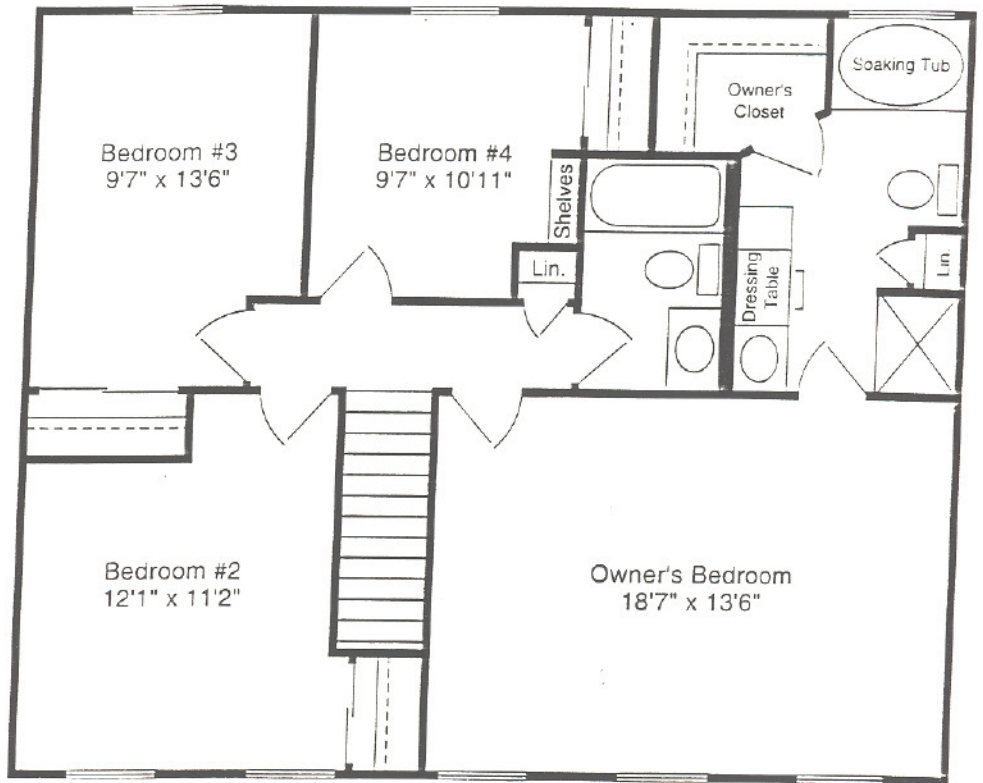

ELEVATION

173,250

ELEVATION

EXHIBIT PX(7)

FUNK

ASTOR

— approximate total living space 1,950 feet

Opt. A (Deluxe Bath)

Opt. C (Corner Fireplace)

2nd Floor

1st Floor