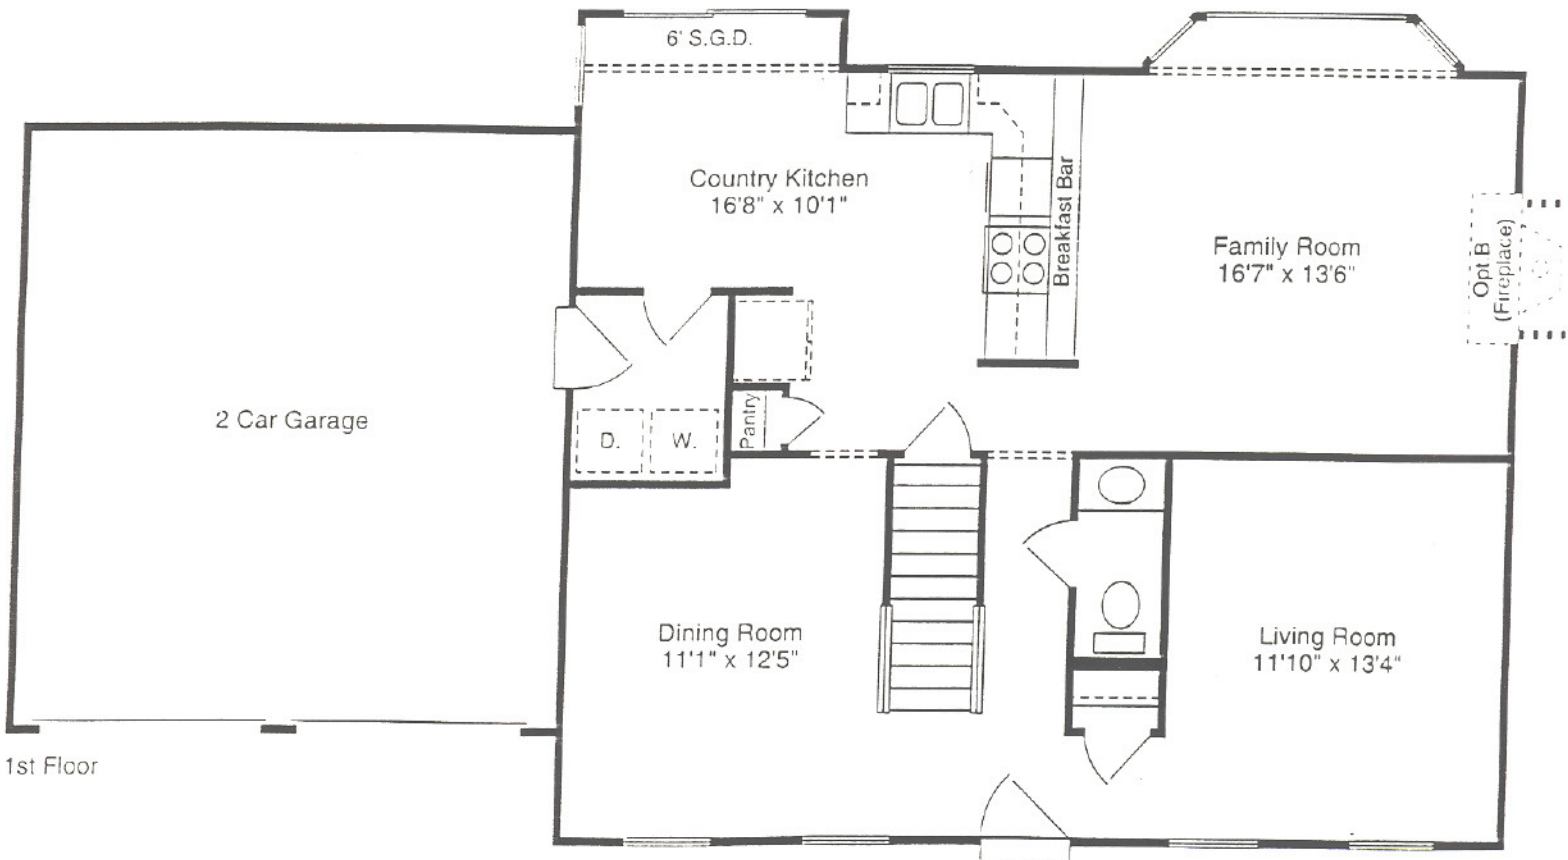

ELEVATION

173,250

ELEVATION

EXHIBIT PX(7)

FUNK

ASTOR

— approximate total living space 1,950 feet

Opt. A (Deluxe Bath)

Opt. C (Corner Fireplace)

2nd Floor

1st Floor