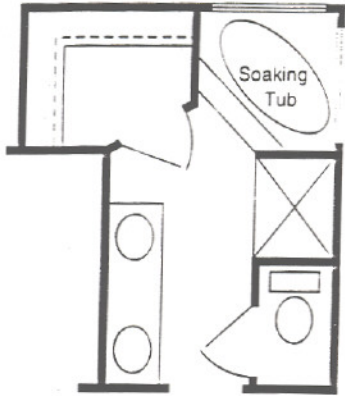

ELEVATION A

ELEVATION B

ELEVATION C

ELEVATION D

ELEVATION E

## EXHIBIT PX(1)

ASPIRO

— approximate total living space 1,950 feet

Opt. A (Deluxe Bath)

2nd Floor

1st Floor