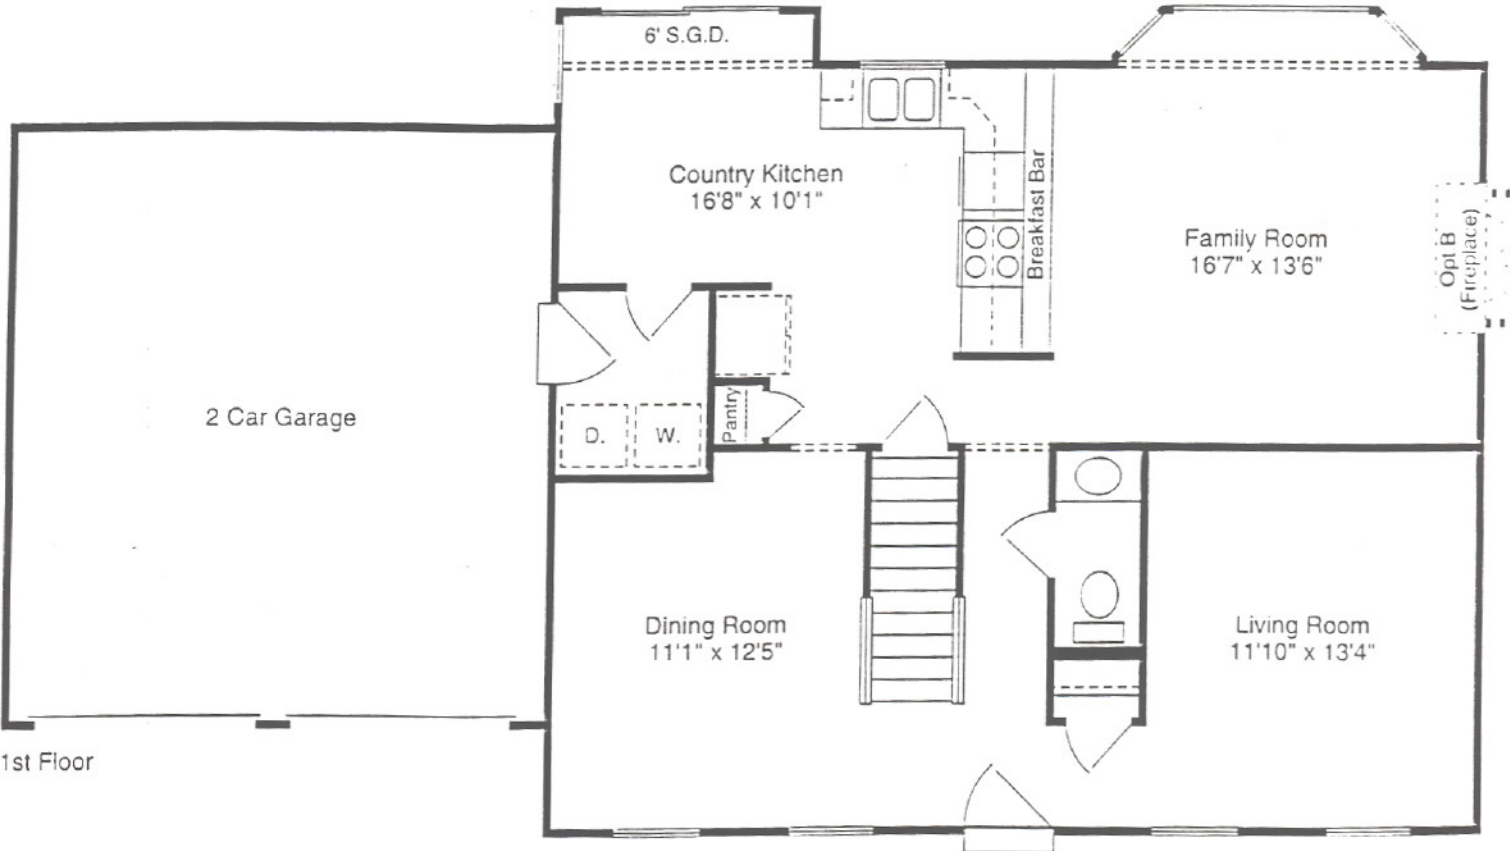

## EXHIBIT PX(1)

ASPIRO

— approximate total living space 1,950 feet

Opt. A (Deluxe Bath)

2nd Floor

1st Floor