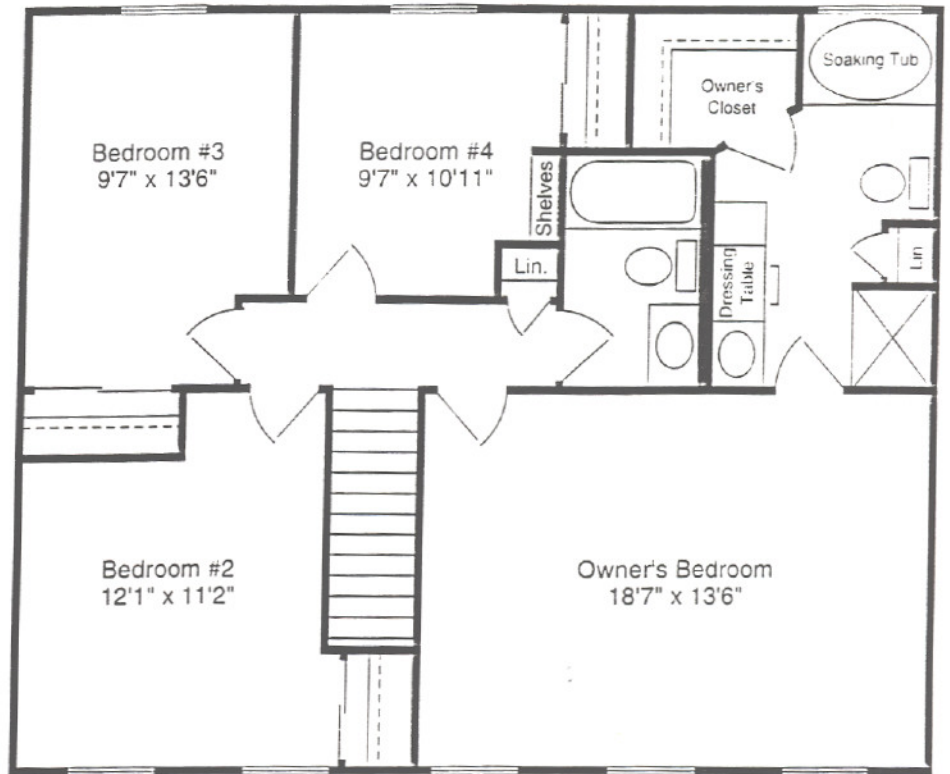

## EXHIBIT PX(1)

ASPIRO

— approximate total living space 1,950 feet

Opt. A (Deluxe Bath)

2nd Floor

1st Floor